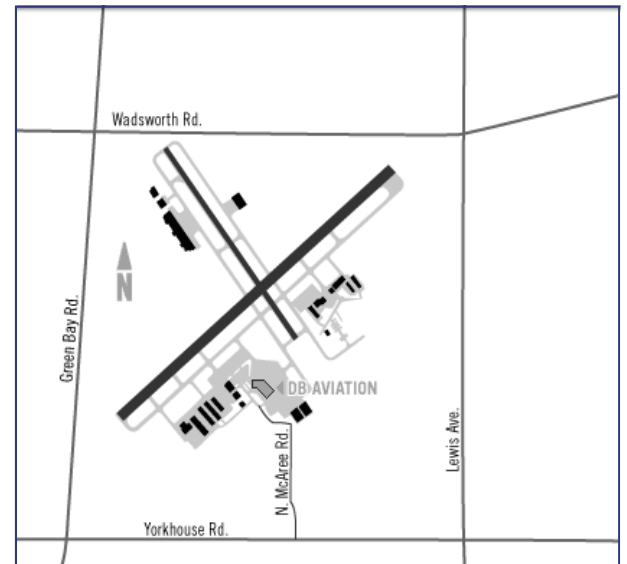

Once you have entered the ramp —

Please use extreme caution driving near the aircraft and stay within the yellow lines at all times. DB Flight Center personnel will direct you to your aircraft and assist you with any baggage. They will also take your vehicle to our secured parking area.

With our compliments, your vehicle will be washed and detailed while you are away. Please advise if you wish to decline this complimentary service.